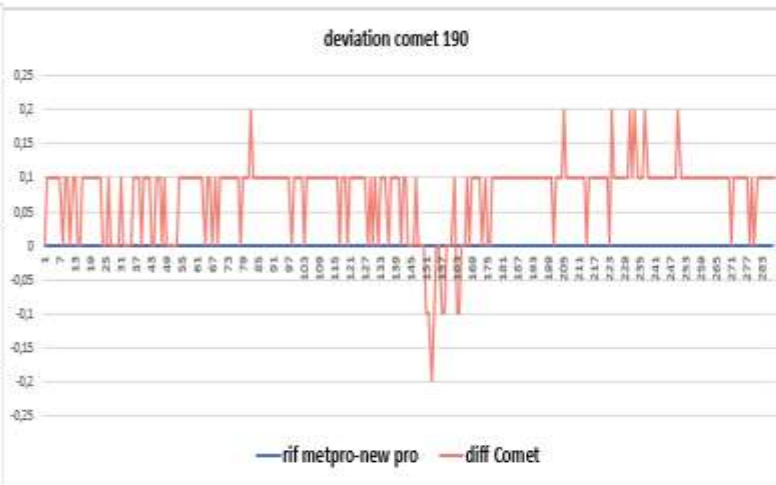

## SCREEN TREND OF 02-04-2023

**Davis vp2 pro- Metpro old (Probe sensor wh32EP ecowitt)**

.

Meteoshield pro 3° gen (Probe sensor wh32EP ecowitt)- FARS meteoshield pro 3° gen(Probe sensor wh31EP ecowitt)

Meteoshield pro 3° gen (Probe sensor WH32 EP ecowitt) – Rad14 Metspec (Probe sensor wh31EP-WH31ep ecowitt)

Meteoshield pro 3° gen (Probe sensor wh32 EP ecowitt)-DAVIS 7714 Black(Probe sensor wh31EP ecowitt)-

Meteoshield pro 3° gen (probe sensor wh32 EP ecowitt)- COMET 190 probe sensor wh32 EP

METPRO OLD (probe sensor wh32EP ecowitt) -RAD-02 (probe sensor wh31 EP ecowitt)