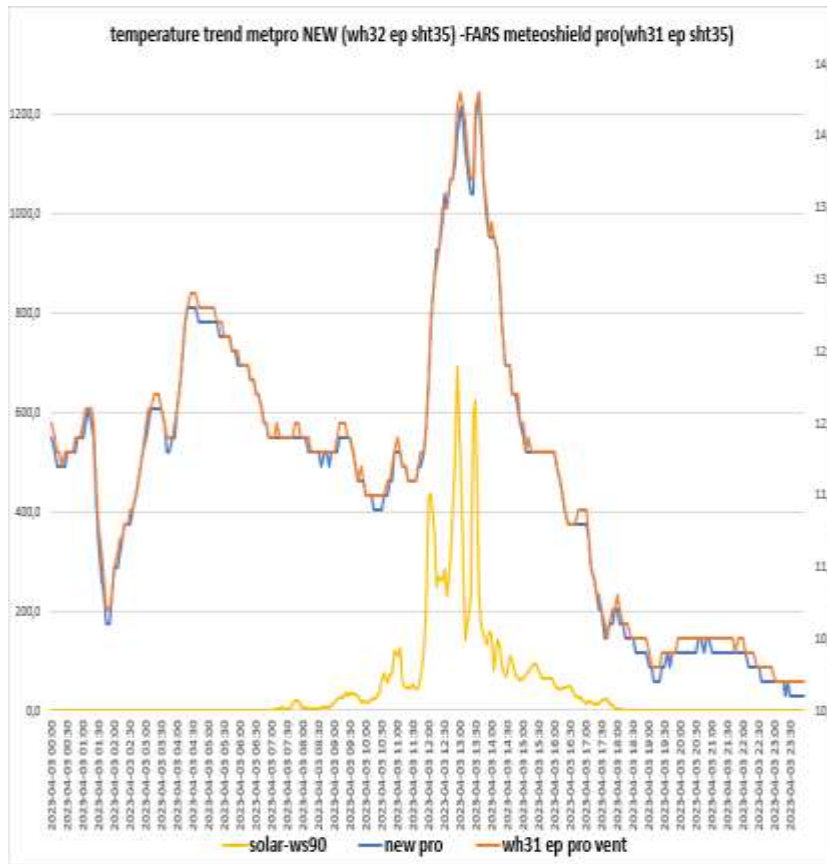

## SCREEN TREND OF 02-04-2023

**Davis vp2 pro- Metpro old (Probe sensor wh32EP ecowitt)**

.

Meteoshield pro 3° gen (Probe sensor wh32EP ecowitt)- FARS meteoshield pro 3° gen(Probe sensor wh31EP ecowitt)

Meteoshield pro 3° gen (Probe sensor WH32 EP ecowitt) – Rad14 Metspec (Probe sensor wh31EP-WH31ep ecowitt)

Meteoshield pro 3° gen (Probe sensor wh32 EP ecowitt)-DAVIS 7714 Black(Probe sensor wh31EP ecowitt)-

Meteoshield pro 3° gen (probe sensor wh32 EP ecowitt)- COMET 190 probe sensor wh32 EP

METPRO OLD (probe sensor wh32EP ecowitt) -RAD-02 (probe sensor wh31 EP ecowitt)