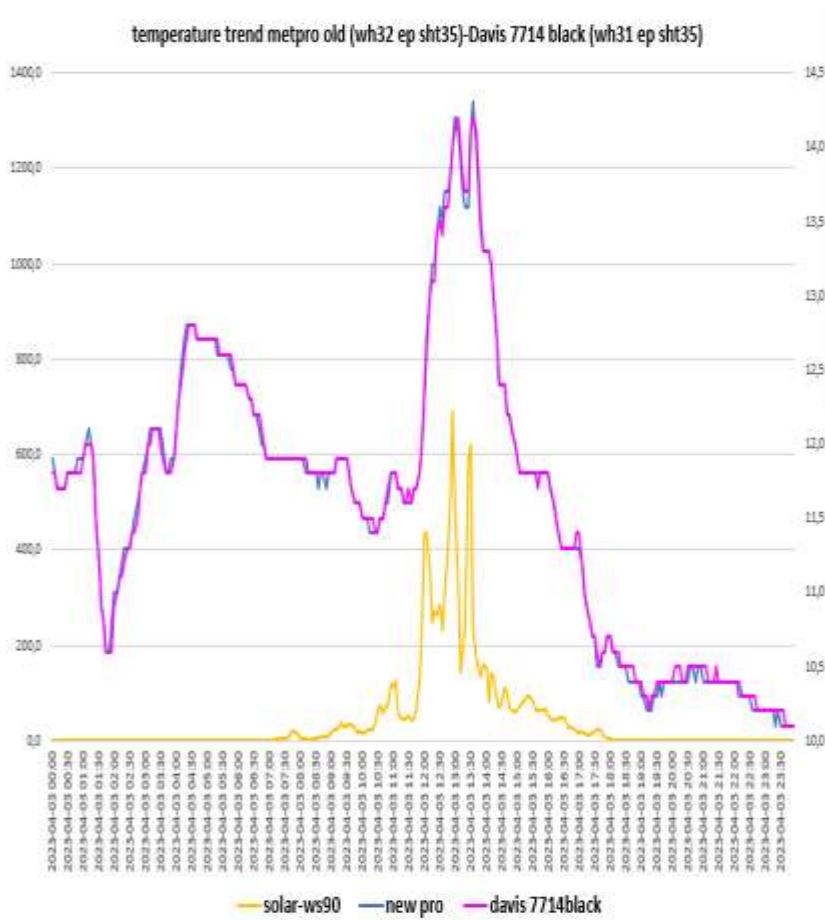

## SCREEN TREND OF 02-04-2023

**Davis vp2 pro- Metpro old (Probe sensor wh32EP ecowitt)**

.

Meteoshield pro 3° gen (Probe sensor wh32EP ecowitt)- FARS meteoshield pro 3° gen(Probe sensor wh31EP ecowitt)

Meteoshield pro 3° gen (Probe sensor WH32 EP ecowitt) – Rad14 Metspec (Probe sensor wh31EP-WH31ep ecowitt)

Meteoshield pro 3° gen (Probe sensor wh32 EP ecowitt)-DAVIS 7714 Black(Probe sensor wh31EP ecowitt)-

Meteoshield pro 3° gen (probe sensor wh32 EP ecowitt)- COMET 190 probe sensor wh32 EP

METPRO OLD (probe sensor wh32EP ecowitt) -RAD-02 (probe sensor wh31 EP ecowitt)