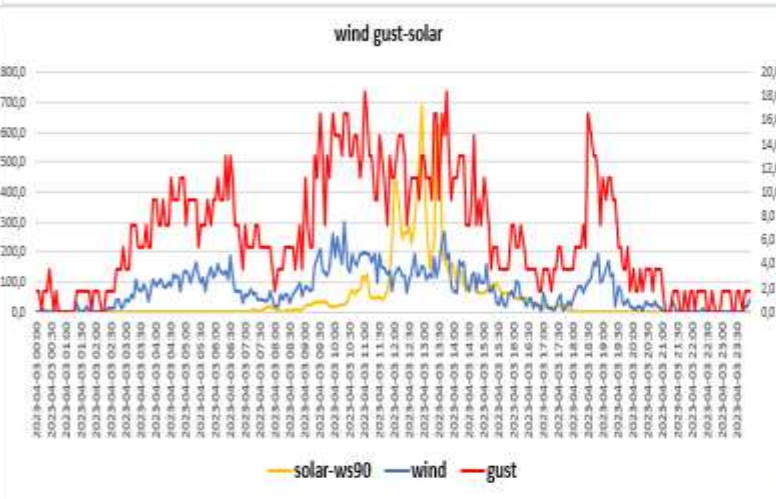

## SCREEN TREND OF 02-04-2023

**Davis vp2 pro- Metpro old (Probe sensor wh32EP ecowitt)**

.

Meteoshield pro 3° gen (Probe sensor wh32EP ecowitt)- FARS meteoshield pro 3° gen(Probe sensor wh31EP ecowitt)

Meteoshield pro 3° gen (Probe sensor WH32 EP ecowitt) – Rad14 Metspec (Probe sensor wh31EP-WH31ep ecowitt)

Meteoshield pro 3° gen (Probe sensor wh32 EP ecowitt)-DAVIS 7714 Black(Probe sensor wh31EP ecowitt)-

Meteoshield pro 3° gen (probe sensor wh32 EP ecowitt)- COMET 190 probe sensor wh32 EP

METPRO OLD (probe sensor wh32EP ecowitt) -RAD-02 (probe sensor wh31 EP ecowitt)