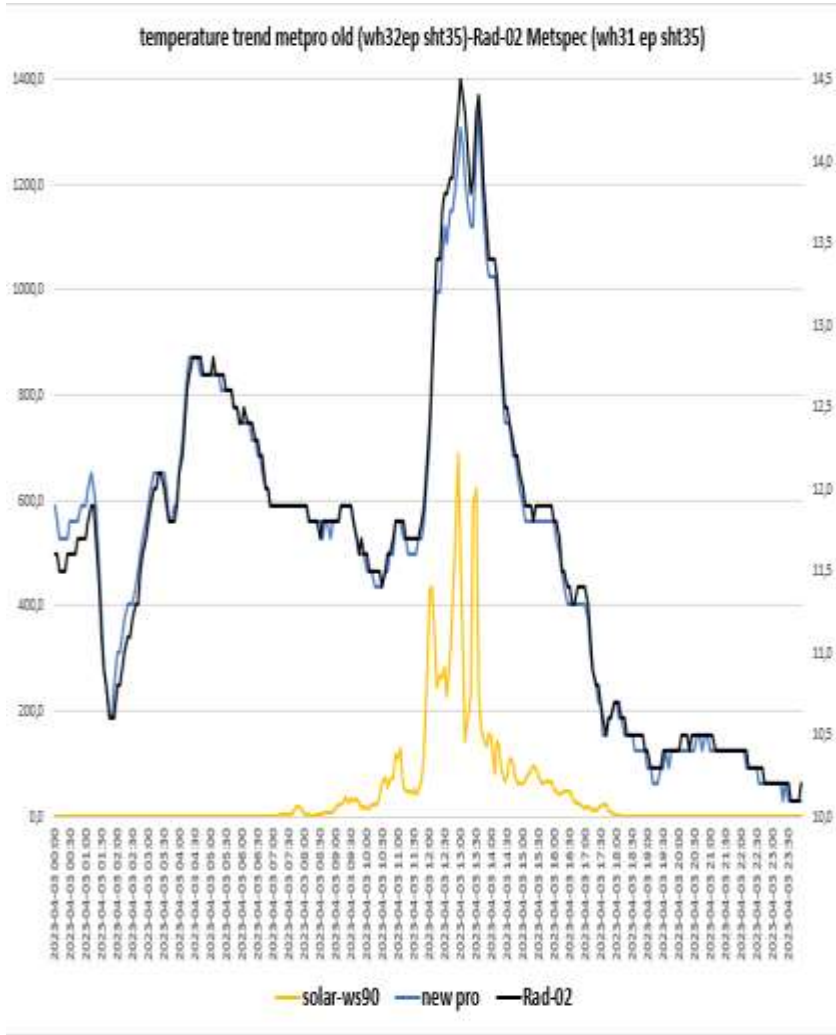

## SCREEN TREND OF 02-04-2023

**Davis vp2 pro- Metpro old (Probe sensor wh32EP ecowitt)**

.

Meteoshield pro 3° gen (Probe sensor wh32EP ecowitt)- FARS meteoshield pro 3° gen(Probe sensor wh31EP ecowitt)

Meteoshield pro 3° gen (Probe sensor WH32 EP ecowitt) – Rad14 Metspec (Probe sensor wh31EP-WH31ep ecowitt)

Meteoshield pro 3° gen (Probe sensor wh32 EP ecowitt)-DAVIS 7714 Black(Probe sensor wh31EP ecowitt)-

Meteoshield pro 3° gen (probe sensor wh32 EP ecowitt)- COMET 190 probe sensor wh32 EP

METPRO OLD (probe sensor wh32EP ecowitt) -RAD-02 (probe sensor wh31 EP ecowitt)