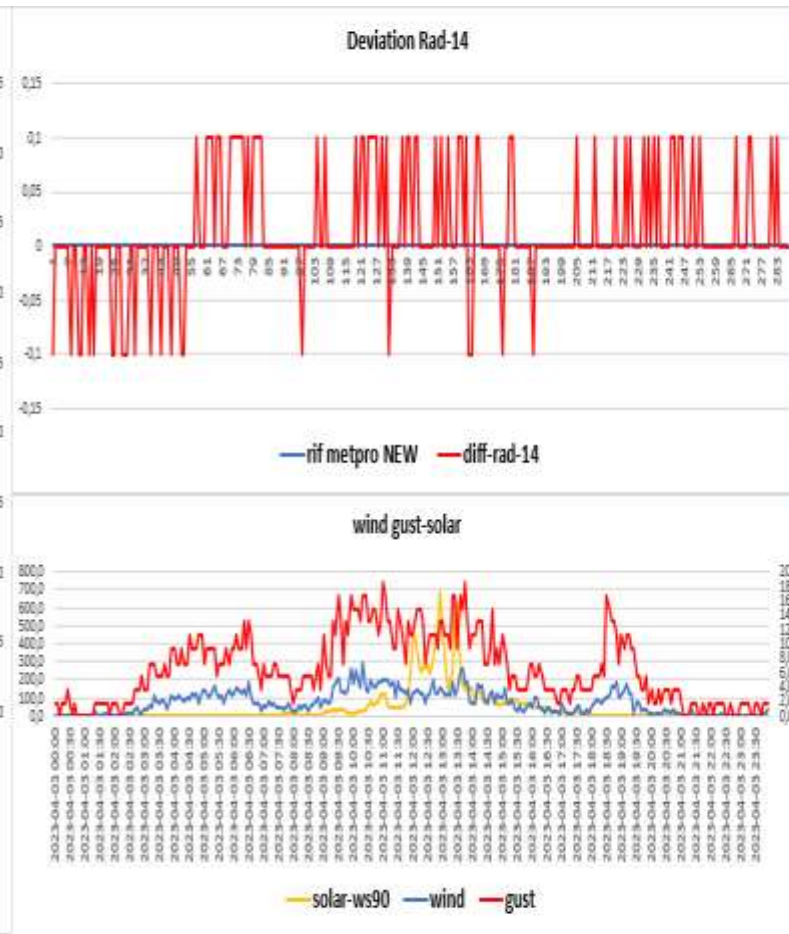

## SCREEN TREND OF 02-04-2023

**Davis vp2 pro- Metpro old (Probe sensor wh32EP ecowitt)**

.

Meteoshield pro 3° gen (Probe sensor wh32EP ecowitt)- FARS meteoshield pro 3° gen(Probe sensor wh31EP ecowitt)

Meteoshield pro 3° gen (Probe sensor WH32 EP ecowitt) – Rad14 Metspec (Probe sensor wh31EP-WH31ep ecowitt)

Meteoshield pro 3° gen (Probe sensor wh32 EP ecowitt)-DAVIS 7714 Black(Probe sensor wh31EP ecowitt)-

Meteoshield pro 3° gen (probe sensor wh32 EP ecowitt)- COMET 190 probe sensor wh32 EP

METPRO OLD (probe sensor wh32EP ecowitt) -RAD-02 (probe sensor wh31 EP ecowitt)