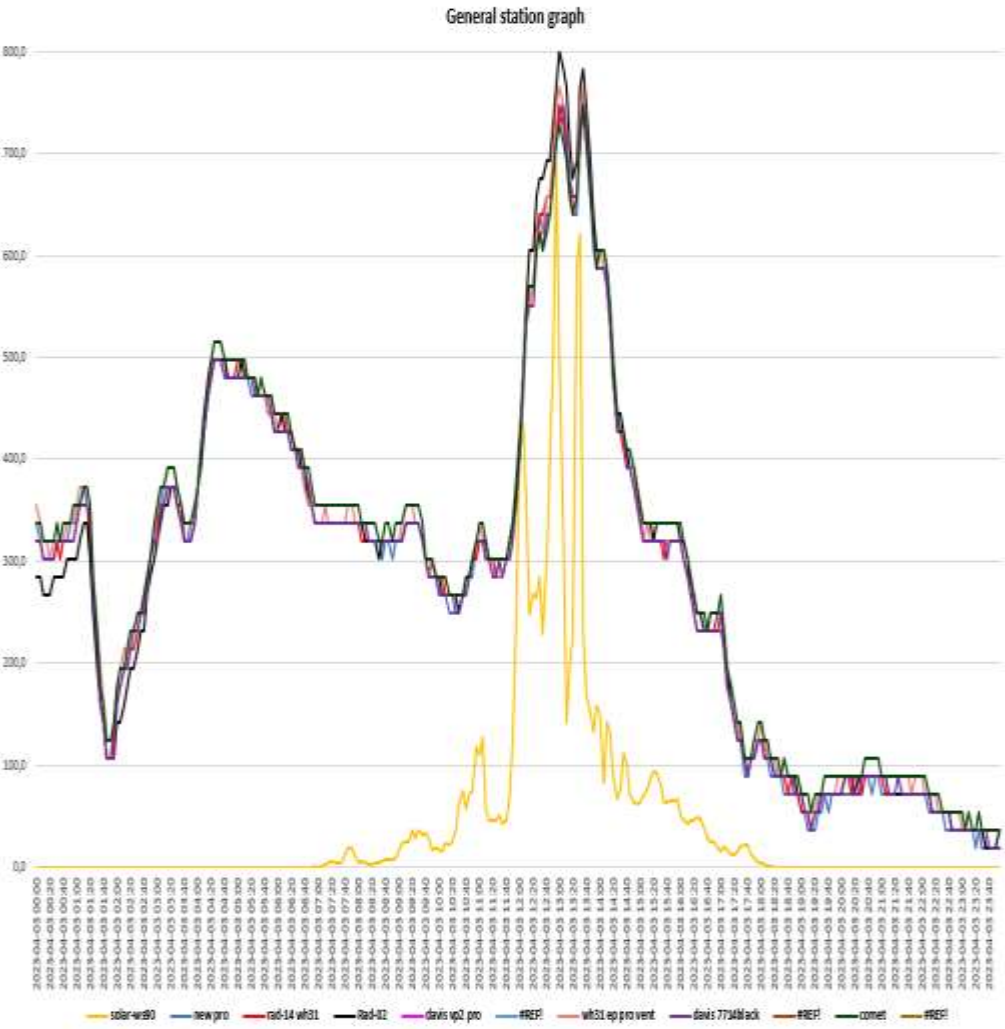

general summary