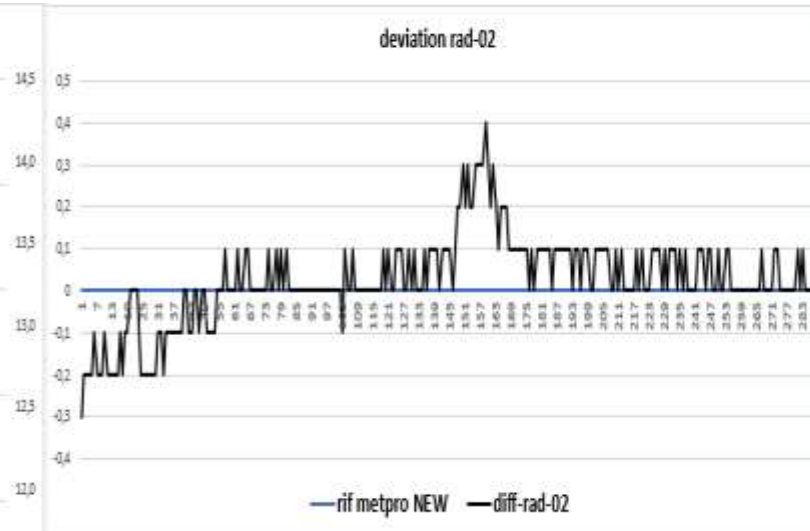

METPRO OLD (probe sensor wh32EP ecowitt) -RAD-02 (probe sensor wh31 EP ecowitt)