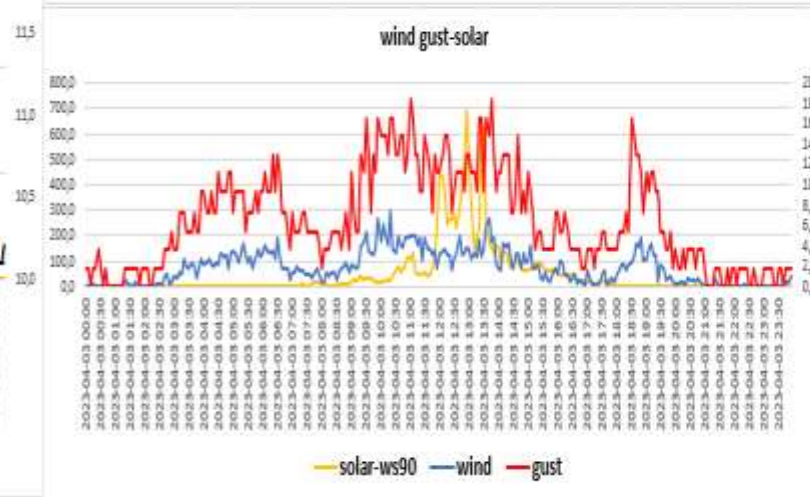

## SCREEN TREND OF 02-04-2023

**Davis vp2 pro- Metpro old (Probe sensor wh32EP ecowitt)**

.

Meteoshield pro 3° gen (Probe sensor wh32EP ecowitt)- FARS meteoshield pro 3° gen(Probe sensor wh31EP ecowitt)

Meteoshield pro 3° gen (Probe sensor WH32 EP ecowitt) – Rad14 Metspec (Probe sensor wh31EP-WH31ep ecowitt)

Meteoshield pro 3° gen (Probe sensor wh32 EP ecowitt)-DAVIS 7714 Black(Probe sensor wh31EP ecowitt)-

Meteoshield pro 3° gen (probe sensor wh32 EP ecowitt)- COMET 190 probe sensor wh32 EP

METPRO OLD (probe sensor wh32EP ecowitt) -RAD-02 (probe sensor wh31 EP ecowitt)