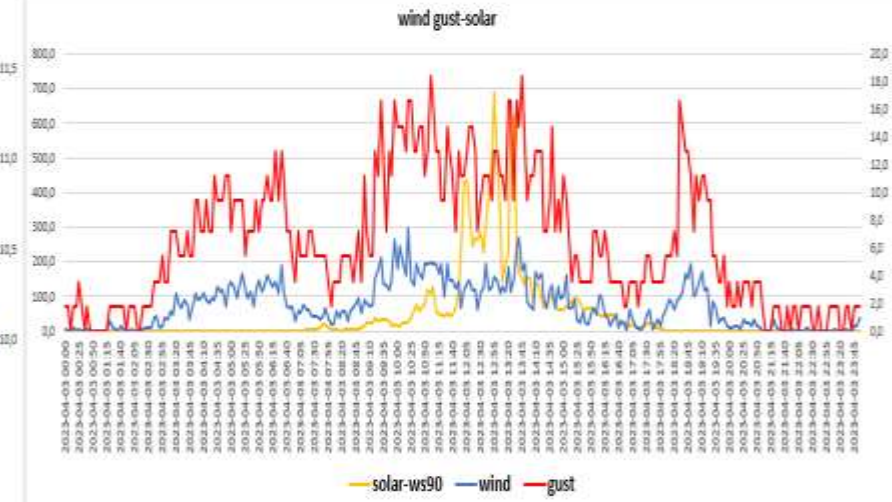

general summary