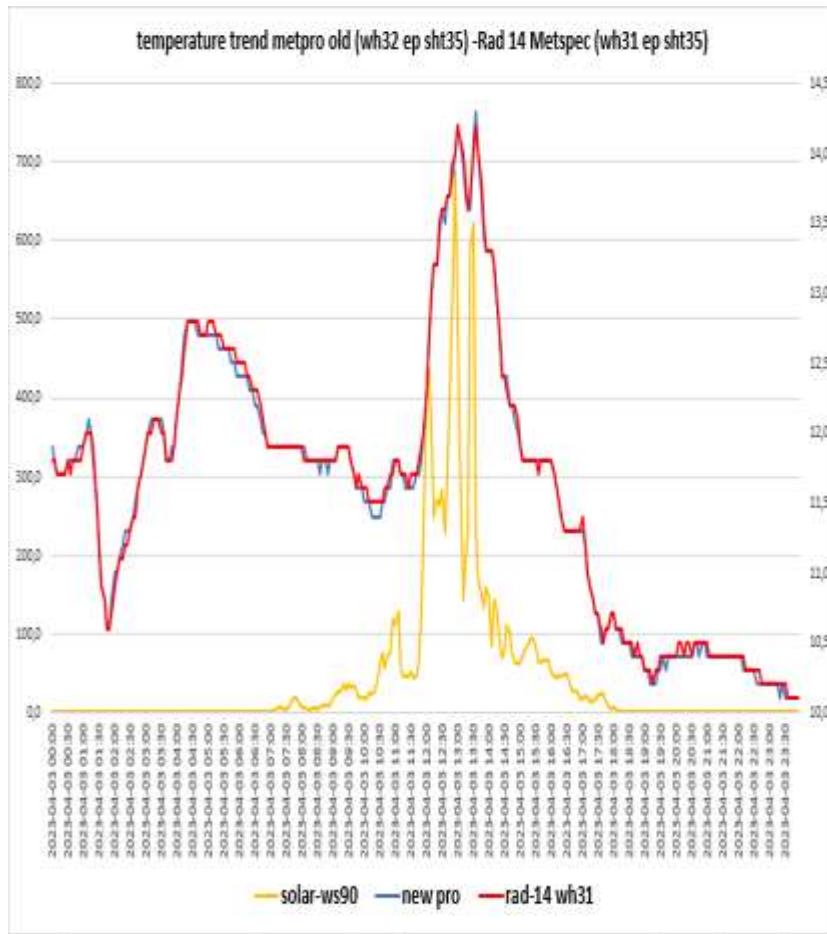

## SCREEN TREND OF 02-04-2023

**Davis vp2 pro- Metpro old (Probe sensor wh32EP ecowitt)**

.

Meteoshield pro 3° gen (Probe sensor wh32EP ecowitt)- FARS meteoshield pro 3° gen(Probe sensor wh31EP ecowitt)

Meteoshield pro 3° gen (Probe sensor WH32 EP ecowitt) – Rad14 Metspec (Probe sensor wh31EP-WH31ep ecowitt)

Meteoshield pro 3° gen (Probe sensor wh32 EP ecowitt)-DAVIS 7714 Black(Probe sensor wh31EP ecowitt)-

Meteoshield pro 3° gen (probe sensor wh32 EP ecowitt)- COMET 190 probe sensor wh32 EP

METPRO OLD (probe sensor wh32EP ecowitt) -RAD-02 (probe sensor wh31 EP ecowitt)