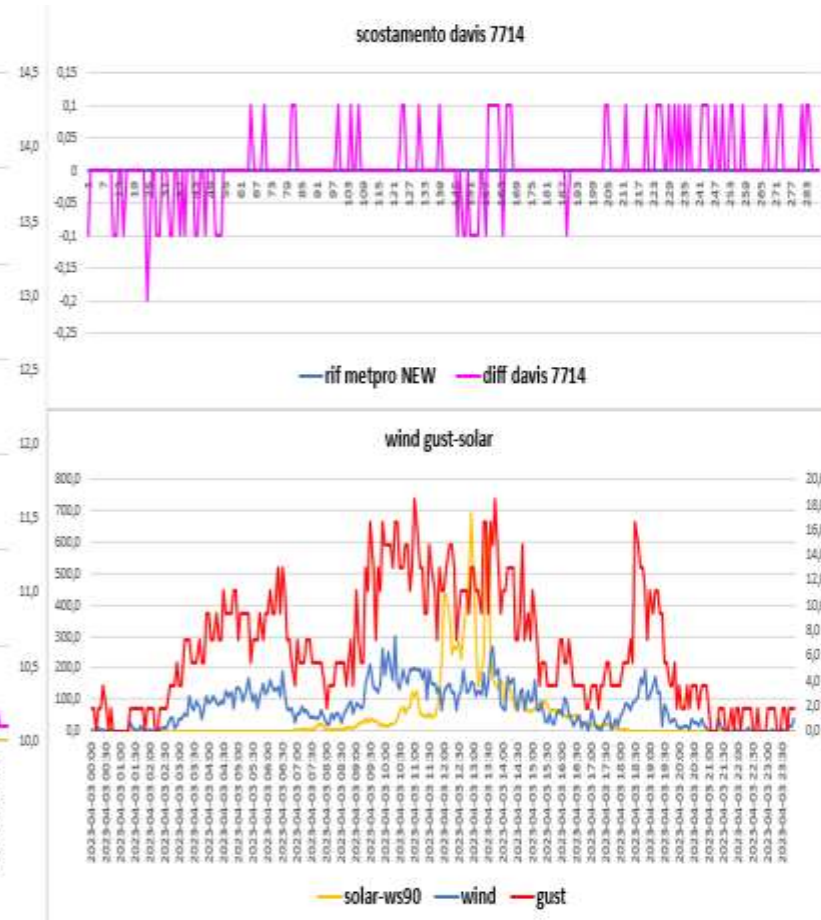

## SCREEN TREND OF 02-04-2023

**Davis vp2 pro- Metpro old (Probe sensor wh32EP ecowitt)**

.

Meteoshield pro 3° gen (Probe sensor wh32EP ecowitt)- FARS meteoshield pro 3° gen(Probe sensor wh31EP ecowitt)

Meteoshield pro 3° gen (Probe sensor WH32 EP ecowitt) – Rad14 Metspec (Probe sensor wh31EP-WH31ep ecowitt)

Meteoshield pro 3° gen (Probe sensor wh32 EP ecowitt)-DAVIS 7714 Black(Probe sensor wh31EP ecowitt)-

Meteoshield pro 3° gen (probe sensor wh32 EP ecowitt)- COMET 190 probe sensor wh32 EP

METPRO OLD (probe sensor wh32EP ecowitt) -RAD-02 (probe sensor wh31 EP ecowitt)