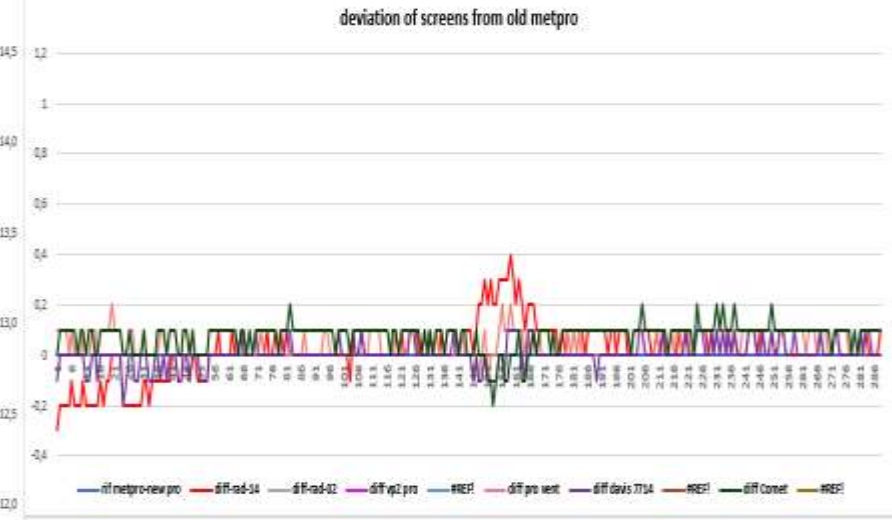

general summary