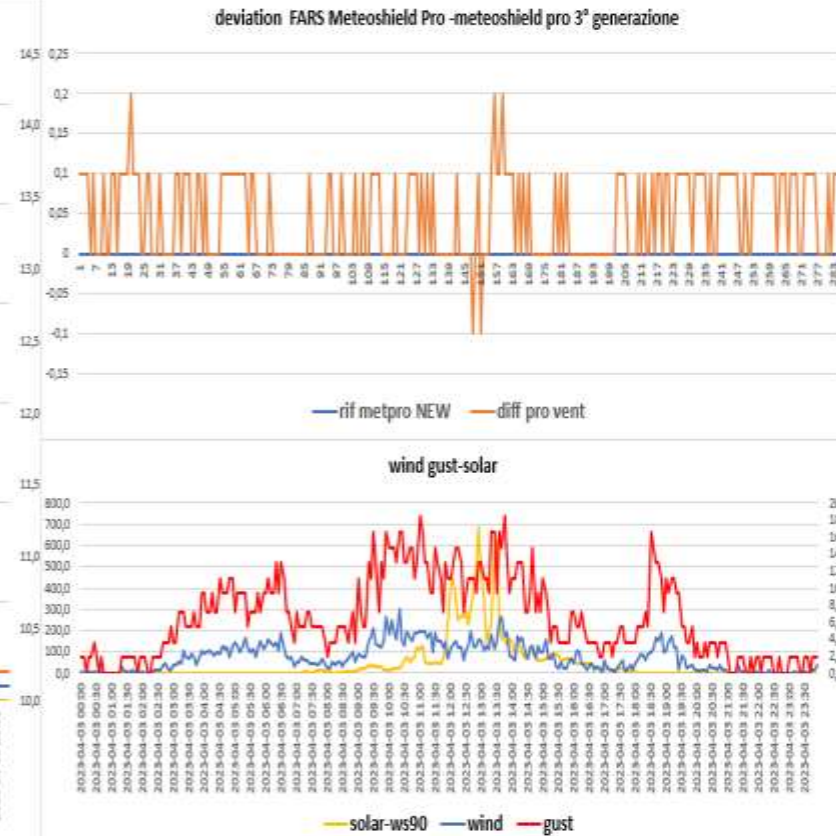

## SCREEN TREND OF 02-04-2023

**Davis vp2 pro- Metpro old (Probe sensor wh32EP ecowitt)**

.

Meteoshield pro 3° gen (Probe sensor wh32EP ecowitt)- FARS meteoshield pro 3° gen(Probe sensor wh31EP ecowitt)

Meteoshield pro 3° gen (Probe sensor WH32 EP ecowitt) – Rad14 Metspec (Probe sensor wh31EP-WH31ep ecowitt)

Meteoshield pro 3° gen (Probe sensor wh32 EP ecowitt)-DAVIS 7714 Black(Probe sensor wh31EP ecowitt)-

Meteoshield pro 3° gen (probe sensor wh32 EP ecowitt)- COMET 190 probe sensor wh32 EP

METPRO OLD (probe sensor wh32EP ecowitt) -RAD-02 (probe sensor wh31 EP ecowitt)