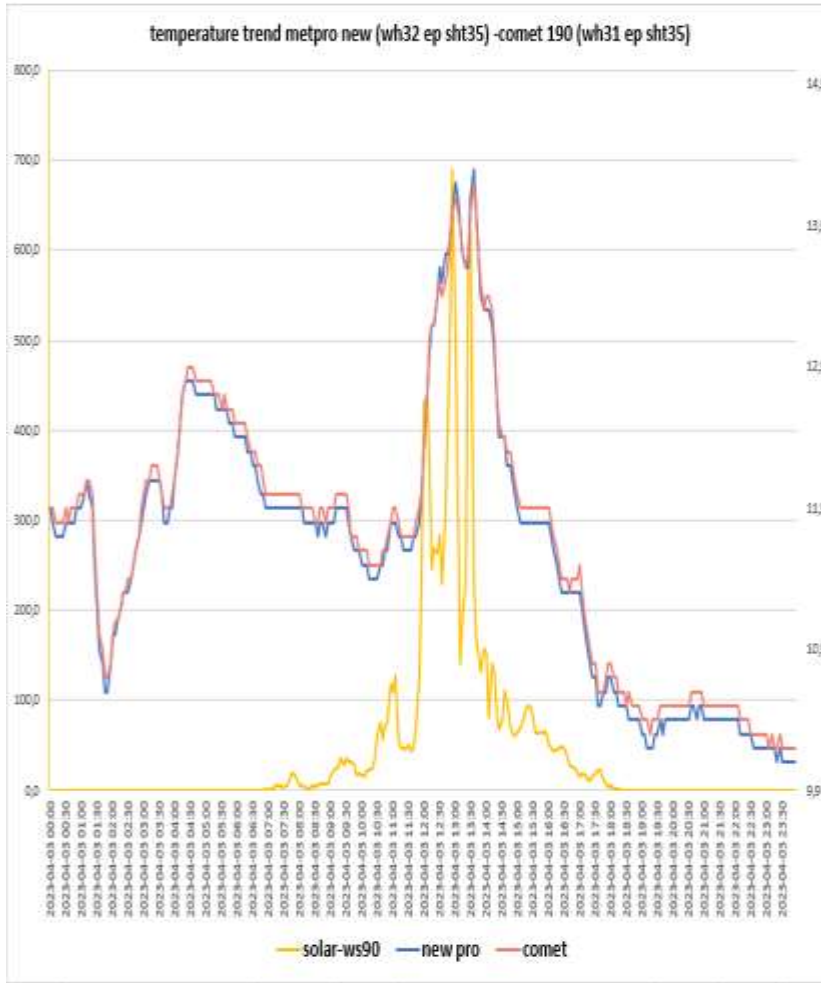

## SCREEN TREND OF 02-04-2023

**Davis vp2 pro- Metpro old (Probe sensor wh32EP ecowitt)**

.

Meteoshield pro 3° gen (Probe sensor wh32EP ecowitt)- FARS meteoshield pro 3° gen(Probe sensor wh31EP ecowitt)

Meteoshield pro 3° gen (Probe sensor WH32 EP ecowitt) – Rad14 Metspec (Probe sensor wh31EP-WH31ep ecowitt)

Meteoshield pro 3° gen (Probe sensor wh32 EP ecowitt)-DAVIS 7714 Black(Probe sensor wh31EP ecowitt)-

Meteoshield pro 3° gen (probe sensor wh32 EP ecowitt)- COMET 190 probe sensor wh32 EP

METPRO OLD (probe sensor wh32EP ecowitt) -RAD-02 (probe sensor wh31 EP ecowitt)